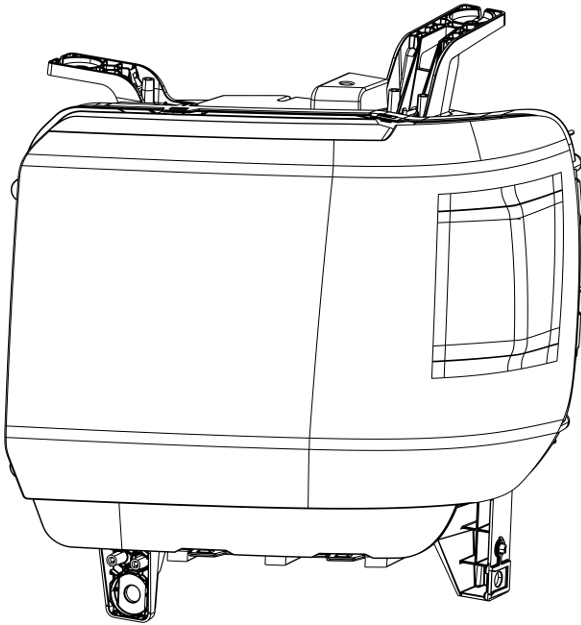

Minimum Material Condition (MMC)
2014-18 GMC SIERRA LH LWR INBOARD HEADLIGHT TAB KIT ALL
P/N 25-10008

1. Using a metric scale or ruler, measure your lamp at the reference points given in the figure below.
2. If the broken mounting tab meets the Minimum Material Condition value(MIN), then your lamp can be repaired using this kit.
3. If the broken mounting tab does not meet the Minimum Material Condition value(MIN), then your lamp is not a candidate for this repair kit.
4. If your lamp's mounting tabs have been repaired previously by any method, then your lamp is not a candidate for this repair kit.