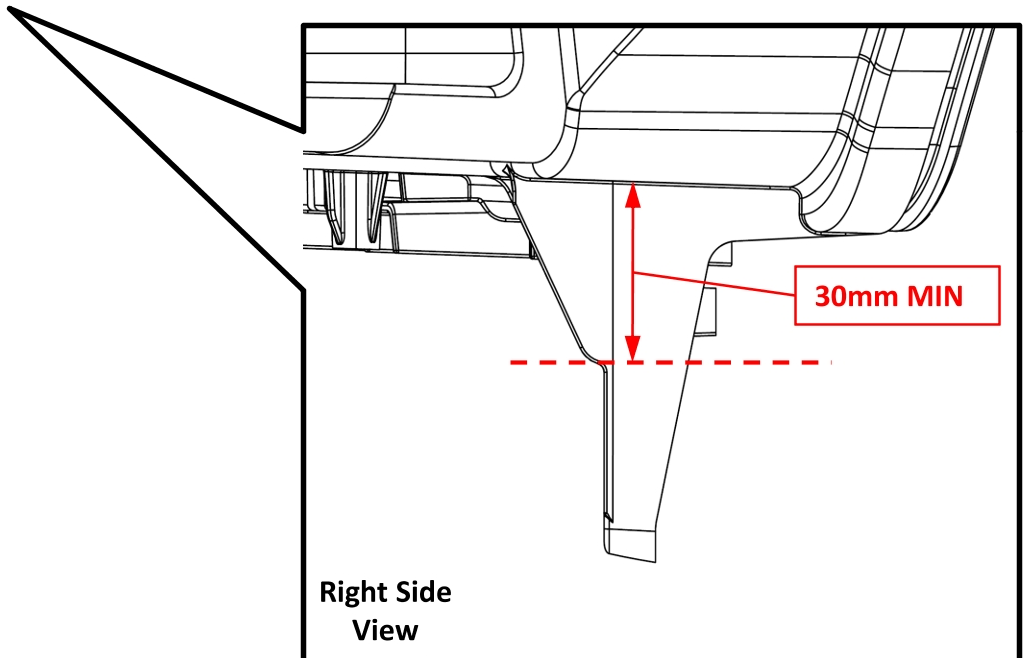

Minimum Material Condition (MMC)
2014-18 GMC SIERRA LH LWR INBOARD HEADLIGHT TAB KIT ALL
P/N 25-10008

1. Using a metric scale or ruler, measure your lamp at the reference points given in the figure below.
2. If the broken mounting tab meets the Minimum Material Condition value(MIN), then your lamp can be repaired using this kit.
3. If the broken mounting tab does not meet the Minimum Material Condition value(MIN), then your lamp is not a candidate for this repair kit.
4. If your lamp's mounting tabs have been repaired previously by any method, then your lamp is not a candidate for this repair kit.