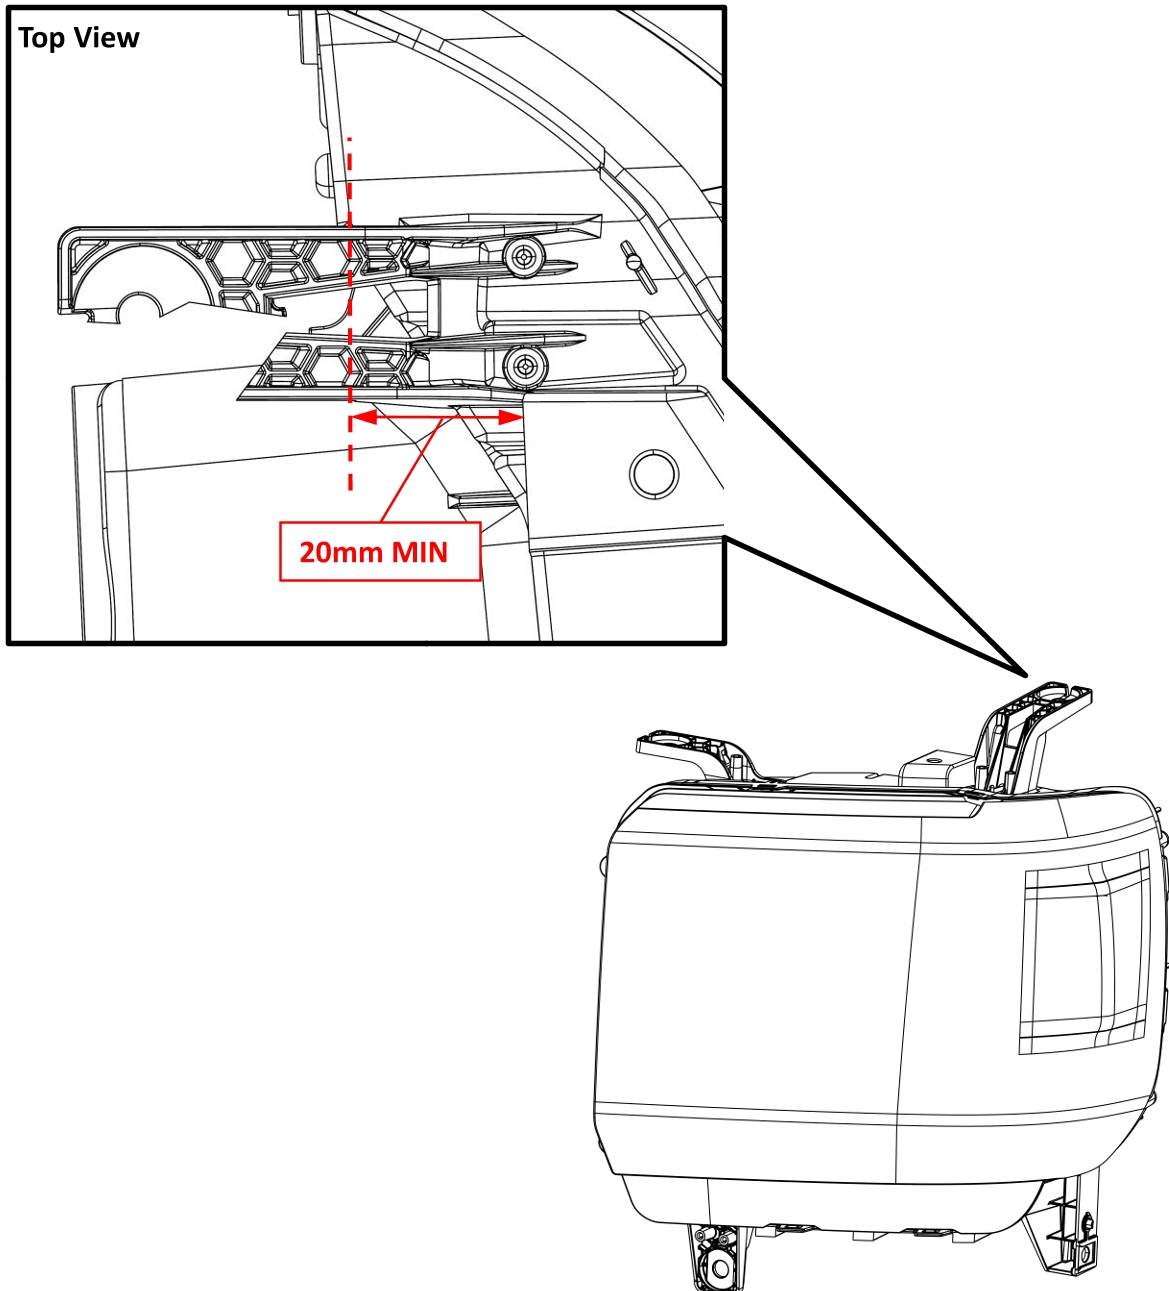

Minimum Material Condition (MMC)
2014-18 GMC SIERRA LH UPR OUTBOARD HEADLIGHT TAB KIT ALL
P/N 25-10006

1. Using a metric scale or ruler, measure your lamp at the reference points given in the figure below.
2. If the broken mounting tab meets the Minimum Material Condition value(MIN), then your lamp can be repaired using this kit.
3. If the broken mounting tab does not meet the Minimum Material Condition value(MIN), then your lamp is not a candidate for this repair kit.